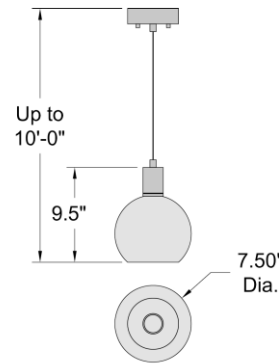

PRODUCT MEASUREMENTS

FIXTURE	BACKPLATE / CANOPY
Length:	Length
Width:	Width:
Diameter 7.5"	Diameter: 4.5"
Height: 9.5"	Height: 1"
Extension:	
Overall Height: 14-120"	

TECHNICAL SPECIFICATIONS

SPECIFICATIONS

Notes: _____

LINE DRAWING

IES FILE

In addition to Access Lighting's purchase and warranty terms and conditions, by signing below or placing an order, you agree that you are authorized to bind the entity placing any order and acknowledge the following: All of sizes and measurements are approximate and all images are for illustrative purposes only. In the event of an inconsistency, the "Product Measurements" section controls. There also may be slight differences in the colors and designs compared to the displayed and printed images.