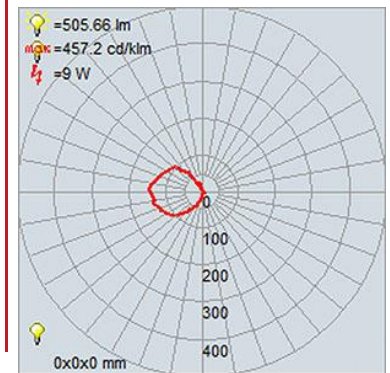

PRODUCT MEASUREMENTS

FIXTURE	BACKPLATE / CANOPY
Length:	Length
Width:	Width:
Diameter 7.5"	Diameter: 4.5"
Height: 9.5"	Height: 1"
Extension:	
Overall Height: 14-120"	

TECHNICAL SPECIFICATIONS

SPECIFICATIONS

Notes: _____

LINE DRAWING

IES FILE

In addition to Access Lighting's purchase and warranty terms and conditions, by signing below or placing an order, you agree that you are authorized to bind the entity placing any order and acknowledge the following: All of sizes and measurements are approximate and all images are for illustrative purposes only. In the event of an inconsistency, the "Product Measurements" section controls. There also may be slight differences in the colors and designs compared to the displayed and printed images.